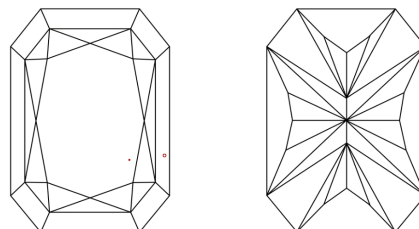

CLARITY CHARACTERISTICS

KEY TO SYMBOLS

Red symbols indicate internal characteristics.
Green symbols indicate external characteristics.

COLOR

D E F G H I J Faint Very Light Light

CLARITY

IF	VS¹⁻²	VS¹⁻²	SI¹⁻²	I¹⁻³
Internally Flawless	Very Very Slightly Included	Very Slightly Included	Slightly Included	Included