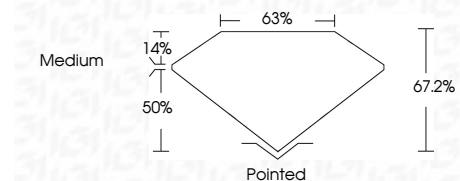

ELECTRONIC COPY

LG648463833
Report verification at igi.org

August 21, 2024
IGI Report Number **LG648463833**
Description **LABORATORY GROWN DIAMOND**
Shape and Cutting Style **CUT CORNERED
RECTANGULAR MODIFIED
BRILLIANT**
Measurements **9.19 X 6.73 X 4.52 MM**

GRADING RESULTS

Carat Weight **2.42 CARATS**
Color Grade **G**
Clarity Grade **VS 1**

ADDITIONAL GRADING INFORMATION

Polish **EXCELLENT**
Symmetry **EXCELLENT**
Fluorescence **NONE**
Inscription(s) **IGI LG648463833**
Comments: This Laboratory Grown Diamond was created by Chemical Vapor Deposition (CVD) growth process. Type IIa

IGI

August 21, 2024
IGI Report No **LG648463833**
CUT CORNERED RECT. MODIFIED BRILLIANT
9.19 X 6.73 X 4.52 MM
Carat Weight **2.42 CARATS**
Color Grade **G**
Clarity Grade **VS 1**
Depth **67.2%**
Table **14%**
Girdle **Medium**
Culet **Pointed**
Polish **EXCELLENT**
Symmetry **EXCELLENT**
Fluorescence **NONE**
Inscription(s) **IGI LG648463833**
Comments: This Laboratory Grown Diamond was created by Chemical Vapor Deposition (CVD) growth process. Type IIa

LABORATORY GROWN DIAMOND REPORT

August 21, 2024
IGI Report Number **LG648463833**
Description **LABORATORY GROWN DIAMOND**
Shape and Cutting Style **CUT CORNERED RECTANGULAR
MODIFIED BRILLIANT**
Measurements **9.19 X 6.73 X 4.52 MM**