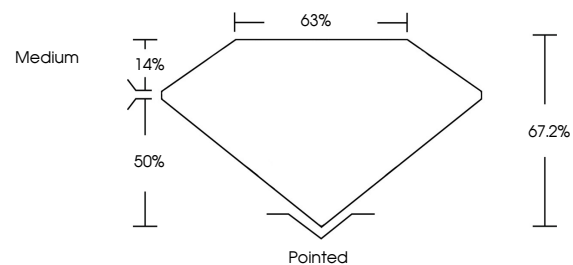

IGI

August 21, 2024
IGI Report No **LG648463833**
CUT CORNERED RECT. MODIFIED BRILLIANT
9.19 X 6.73 X 4.52 MM
Carat Weight **2.42 CARATS**
Color Grade **G**
Clarity Grade **VS 1**
Depth **67.2%**
Table **14%**
Girdle **Medium**
Culet **Pointed**
Polish **EXCELLENT**
Symmetry **EXCELLENT**
Fluorescence **NONE**
Inscription(s) **IGI LG648463833**
Comments: This Laboratory Grown Diamond was created by Chemical Vapor Deposition (CVD) growth process. Type IIa

GRADING RESULTS

Carat Weight **2.42 CARATS**
Color Grade **G**
Clarity Grade **VS 1**

ADDITIONAL GRADING INFORMATION

Polish **EXCELLENT**
Symmetry **EXCELLENT**
Fluorescence **NONE**
Inscription(s) **IGI LG648463833**

Comments: This Laboratory Grown Diamond was created by Chemical Vapor Deposition (CVD) growth process. Type IIa

PROPORTIONS

Sample Image Used

CLARITY CHARACTERISTICS

KEY TO SYMBOLS

Red symbols indicate internal characteristics.
Green symbols indicate external characteristics.