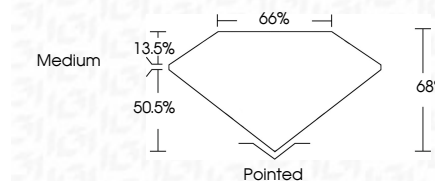

ELECTRONIC COPY

LG756585606
Report verification at igi.org

December 13, 2025
IGI Report Number **LG756585606**
Description **LABORATORY GROWN DIAMOND**
Shape and Cutting Style **CUT CORNERED
RECTANGULAR MODIFIED
BRILLIANT**

Measurements **10.01 X 7.24 X 4.92 MM**

GRADING RESULTS

Carat Weight **3.06 CARATS**
Color Grade **G**
Clarity Grade **VVS 2**

ADDITIONAL GRADING INFORMATION

Polish **EXCELLENT**
Symmetry **EXCELLENT**
Fluorescence **NONE**
Inscription(s) **IGI LG756585606**
Comments: This Laboratory Grown Diamond was created by Chemical Vapor Deposition (CVD) growth process. Type IIa

December 13, 2025
IGI Report No LG756585606
CUT CORNERED RECT. MODIFIED BRILLIANT
10.01 X 7.24 X 4.92 MM
3.06 CARATS
G
VVS 2
66%
68%
Medium
Pointed
EXCELLENT
EXCELLENT
NONE
IGI LG756585606
Comments: This Laboratory Grown Diamond was created by Chemical Vapor Deposition (CVD) growth process. Type IIa

LABORATORY GROWN DIAMOND REPORT

December 13, 2025
IGI Report Number **LG756585606**
Description **LABORATORY GROWN DIAMOND**
Shape and Cutting Style **CUT CORNERED RECTANGULAR
MODIFIED BRILLIANT**
Measurements **10.01 X 7.24 X 4.92 MM**