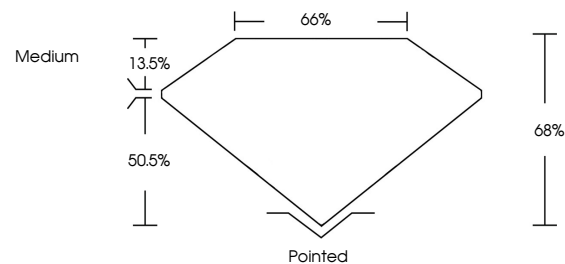

Measurements **10.01 X 7.24 X 4.92 MM**

GRADING RESULTS

Carat Weight **3.06 CARATS**
Color Grade **G**
Clarity Grade **VVS 2**

ADDITIONAL GRADING INFORMATION

Polish **EXCELLENT**
Symmetry **EXCELLENT**
Fluorescence **NONE**
Inscription(s) **IGI LG756585606**
Comments: This Laboratory Grown Diamond was created by Chemical Vapor Deposition (CVD) growth process. Type IIa

December 13, 2025
IGI Report No LG756585606
CUT CORNERED RECT. MODIFIED BRILLIANT
10.01 X 7.24 X 4.92 MM
3.06 CARATS
G
VVS 2
66%
68%
Medium
Pointed
EXCELLENT
EXCELLENT
NONE
IGI LG756585606
Comments: This Laboratory Grown Diamond was created by Chemical Vapor Deposition (CVD) growth process. Type IIa

GRADING RESULTS

Carat Weight **3.06 CARATS**
Color Grade **G**
Clarity Grade **VVS 2**

ADDITIONAL GRADING INFORMATION

Polish **EXCELLENT**
Symmetry **EXCELLENT**
Fluorescence **NONE**
Inscription(s) **IGI LG756585606**

Comments: This Laboratory Grown Diamond was created by Chemical Vapor Deposition (CVD) growth process. Type IIa

PROPORTIONS

Sample Image Used

CLARITY CHARACTERISTICS

KEY TO SYMBOLS

Red symbols indicate internal characteristics.
Green symbols indicate external characteristics.