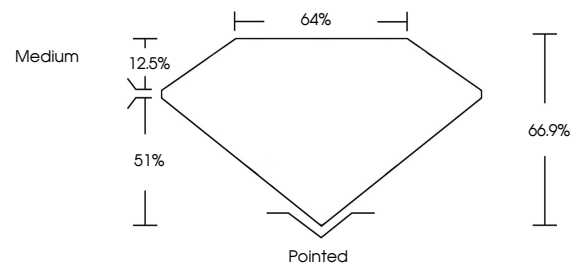

Measurements **10.31 X 7.17 X 4.80 MM**

GRADING RESULTS

Carat Weight **3.10 CARATS**
Color Grade **F**
Clarity Grade **VVS 2**

ADDITIONAL GRADING INFORMATION

Polish **EXCELLENT**
Symmetry **EXCELLENT**
Fluorescence **NONE**
Inscription(s) **IGI LG763632334**
Comments: This Laboratory Grown Diamond was created by Chemical Vapor Deposition (CVD) growth process. Type IIa

GRADING RESULTS

Carat Weight **3.10 CARATS**
Color Grade **F**
Clarity Grade **VVS 2**

ADDITIONAL GRADING INFORMATION

Polish **EXCELLENT**
Symmetry **EXCELLENT**
Fluorescence **NONE**
Inscription(s) **IGI LG763632334**

Comments: This Laboratory Grown Diamond was created by Chemical Vapor Deposition (CVD) growth process. Type IIa

PROPORTIONS

CLARITY CHARACTERISTICS

KEY TO SYMBOLS

Red symbols indicate internal characteristics.
Green symbols indicate external characteristics.