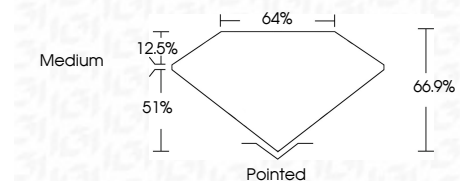

ELECTRONIC COPY

LG763632334
Report verification at igi.org

January 6, 2026
IGI Report Number **LG763632334**
Description **LABORATORY GROWN DIAMOND**
Shape and Cutting Style **CUT CORNERED
RECTANGULAR MODIFIED
BRILLIANT**

Measurements **10.31 X 7.17 X 4.80 MM**

GRADING RESULTS

Carat Weight **3.10 CARATS**
Color Grade **F**
Clarity Grade **VVS 2**

ADDITIONAL GRADING INFORMATION

Polish **EXCELLENT**
Symmetry **EXCELLENT**
Fluorescence **NONE**
Inscription(s) **IGI LG763632334**
Comments: This Laboratory Grown Diamond was created by Chemical Vapor Deposition (CVD) growth process. Type IIa

January 6, 2026
IGI Report No LG763632334
CUT CORNERED RECT. MODIFIED BRILLIANT
3.10 CARATS
F
3.10 CARATS
F
VVS 2
66.9%
51%
12.5%
Medium
Pointed
EXCELLENT
EXCELLENT
NONE
IGI LG763632334
Comments: This Laboratory Grown Diamond was created by Chemical Vapor Deposition (CVD) growth process. Type IIa

GRADING RESULTS

Carat Weight **3.10 CARATS**
Color Grade **F**
Clarity Grade **VVS 2**

ADDITIONAL GRADING INFORMATION

Polish **EXCELLENT**
Symmetry **EXCELLENT**
Fluorescence **NONE**
Inscription(s) **IGI LG763632334**