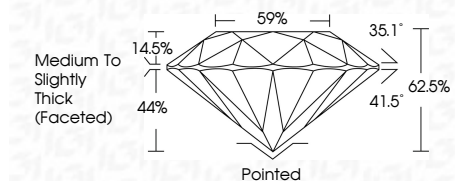

ELECTRONIC COPY

LG770636145
Report verification at igi.org

January 30, 2026
IGI Report Number **LG770636145**
Description **LABORATORY GROWN DIAMOND**
Shape and Cutting Style **ROUND BRILLIANT**
Measurements **8.10 - 8.14 X 5.08 MM**

GRADING RESULTS

Carat Weight **2.08 CARATS**
Color Grade **G**
Clarity Grade **VS 1**
Cut Grade **IDEAL**

ADDITIONAL GRADING INFORMATION

Polish **EXCELLENT**
Symmetry **EXCELLENT**
Fluorescence **NONE**
Inscription(s) **(IGI) LG770636145**
Comments: This Laboratory Grown Diamond was created by Chemical Vapor Deposition (CVD) growth process. Type IIa

January 30, 2026
IGI Report No LG770636145
ROUND BRILLIANT
8.10 - 8.14 X 5.08 MM
2.08 CARATS
Color Grade **G**
Clarity Grade **VS 1**
Cut Grade **IDEAL**
Depth **62.5%**
Table **59%**
Girdle **Medium To Slightly Thick (Faceted)**
Culet **Pointed**
Polish **EXCELLENT**
Symmetry **EXCELLENT**
Fluorescence **NONE**
Inscription(s) **(IGI) LG770636145**
Comments: This Laboratory Grown Diamond was created by Chemical Vapor Deposition (CVD) growth process. Type IIa

GRADING RESULTS

Carat Weight **2.08 CARATS**
Color Grade **G**
Clarity Grade **VS 1**
Cut Grade **IDEAL**

ADDITIONAL GRADING INFORMATION

Polish **EXCELLENT**
Symmetry **EXCELLENT**
Fluorescence **NONE**
Inscription(s) **(IGI) LG770636145**