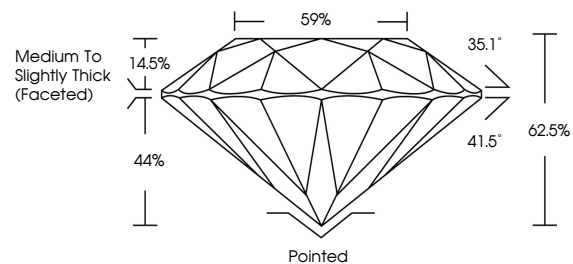

January 30, 2026
IGI Report No LG770636145
ROUND BRILLIANT
8.10 - 8.14 X 5.08 MM
2.08 CARATS
Color Grade **G**
Clarity Grade **VS 1**
Cut Grade **IDEAL**
Depth **62.5%**
Table **59%**
Girdle **Medium To Slightly Thick (Faceted)**
Culet **Pointed**
Polish **EXCELLENT**
Symmetry **EXCELLENT**
Fluorescence **NONE**
Inscription(s) **(IGI) LG770636145**
Comments: This Laboratory Grown Diamond was created by Chemical Vapor Deposition (CVD) growth process. Type IIa

LABORATORY GROWN DIAMOND REPORT

January 30, 2026
IGI Report Number **LG770636145**
Description **LABORATORY GROWN DIAMOND**
Shape and Cutting Style **ROUND BRILLIANT**
Measurements **8.10 - 8.14 X 5.08 MM**

GRADING RESULTS

Carat Weight **2.08 CARATS**
Color Grade **G**
Clarity Grade **VS 1**
Cut Grade **IDEAL**

ADDITIONAL GRADING INFORMATION

Polish **EXCELLENT**
Symmetry **EXCELLENT**
Fluorescence **NONE**
Inscription(s) **(IGI) LG770636145**

Comments: This Laboratory Grown Diamond was created by Chemical Vapor Deposition (CVD) growth process. Type IIa

PROPORTIONS

CLARITY CHARACTERISTICS

KEY TO SYMBOLS

Red symbols indicate internal characteristics.
Green symbols indicate external characteristics.