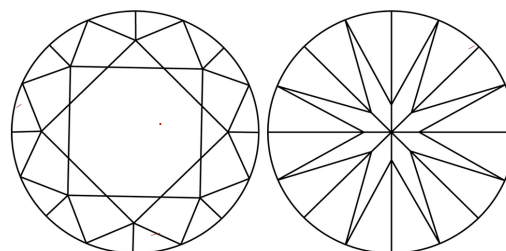

CLARITY CHARACTERISTICS

KEY TO SYMBOLS

Red symbols indicate internal characteristics.
Green symbols indicate external characteristics.