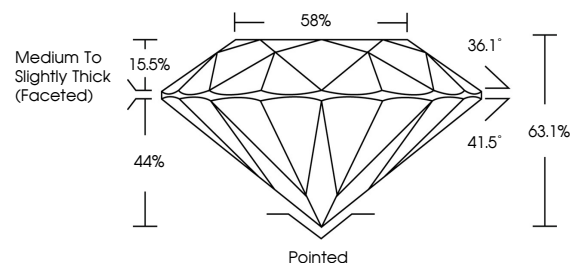

GRADING RESULTS

Carat Weight **1.10 CARAT**
Color Grade **D**
Clarity Grade **VS 1**
Cut Grade **EXCELLENT**

ADDITIONAL GRADING INFORMATION

Polish **EXCELLENT**
Symmetry **EXCELLENT**
Fluorescence **NONE**
Inscription(s) **IGI LG784692915**
Comments: This Laboratory Grown Diamond was created by Chemical Vapor Deposition (CVD) growth process. Type IIa

March 23, 2026
IGI Report No **LG784692915**
ROUND BRILLIANT
6.55 - 6.62 X 4.15 MM
Carat Weight **1.10 CARAT**
Color Grade **D**
Clarity Grade **VS 1**
Cut Grade **EXCELLENT**
Depth **63.1%**
Table **58%**
Girdle **Medium To Slightly Thick (Faceted)**
Culet **Pointed**
Polish **EXCELLENT**
Symmetry **EXCELLENT**
Fluorescence **NONE**
Inscription(s) **IGI LG784692915**
Comments: This Laboratory Grown Diamond was created by Chemical Vapor Deposition (CVD) growth process. Type IIa

March 23, 2026
IGI Report Number **LG784692915**
Description **LABORATORY GROWN DIAMOND**
Shape and Cutting Style **ROUND BRILLIANT**
Measurements **6.55 - 6.62 X 4.15 MM**

GRADING RESULTS

Carat Weight **1.10 CARAT**
Color Grade **D**
Clarity Grade **VS 1**
Cut Grade **EXCELLENT**

PROPORTIONS

Sample Image Used

CLARITY CHARACTERISTICS

KEY TO SYMBOLS

Red symbols indicate internal characteristics.
Green symbols indicate external characteristics.

COLOR

D E F G H I J Faint Very Light Light