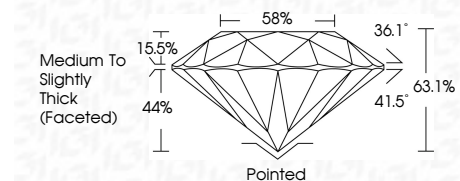

ELECTRONIC COPY

LG784692915
Report verification at igi.org

March 23, 2026
IGI Report Number **LG784692915**
Description **LABORATORY GROWN DIAMOND**
Shape and Cutting Style **ROUND BRILLIANT**
Measurements **6.55 - 6.62 X 4.15 MM**

GRADING RESULTS

Carat Weight **1.10 CARAT**
Color Grade **D**
Clarity Grade **VS 1**
Cut Grade **EXCELLENT**

ADDITIONAL GRADING INFORMATION

Polish **EXCELLENT**
Symmetry **EXCELLENT**
Fluorescence **NONE**
Inscription(s) **IGI LG784692915**
Comments: This Laboratory Grown Diamond was created by Chemical Vapor Deposition (CVD) growth process. Type IIa

March 23, 2026
IGI Report No **LG784692915**
ROUND BRILLIANT
6.55 - 6.62 X 4.15 MM
Carat Weight **1.10 CARAT**
Color Grade **D**
Clarity Grade **VS 1**
Cut Grade **EXCELLENT**
Depth **63.1%**
Table **58%**
Girdle **Medium To Slightly Thick (Faceted)**
Culet **Pointed**
Polish **EXCELLENT**
Symmetry **EXCELLENT**
Fluorescence **NONE**
Inscription(s) **IGI LG784692915**
Comments: This Laboratory Grown Diamond was created by Chemical Vapor Deposition (CVD) growth process. Type IIa

March 23, 2026
IGI Report Number **LG784692915**
Description **LABORATORY GROWN DIAMOND**
Shape and Cutting Style **ROUND BRILLIANT**
Measurements **6.55 - 6.62 X 4.15 MM**

GRADING RESULTS

Carat Weight **1.10 CARAT**
Color Grade **D**
Clarity Grade **VS 1**
Cut Grade **EXCELLENT**