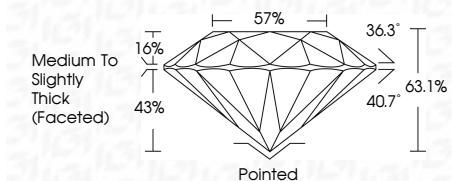

ELECTRONIC COPY

LG794644776
Report verification at igi.org

April 22, 2026
IGI Report Number **LG794644776**
Description **LABORATORY GROWN DIAMOND**
Shape and Cutting Style **ROUND BRILLIANT**
Measurements **7.35 - 7.40 X 4.65 MM**

GRADING RESULTS

Carat Weight **1.59 CARAT**
Color Grade **F**
Clarity Grade **VS 2**
Cut Grade **EXCELLENT**

ADDITIONAL GRADING INFORMATION

Polish **EXCELLENT**
Symmetry **EXCELLENT**
Fluorescence **NONE**
Inscription(s) **IGI LG794644776**
Comments: This Laboratory Grown Diamond was created by Chemical Vapor Deposition (CVD) growth process. Type IIa

IGI

April 22, 2026
IGI Report No LG794644776
ROUND BRILLIANT
7.35 - 7.40 X 4.65 MM
1.59 CARAT
Color Grade **F**
Clarity Grade **VS 2**
Cut Grade **EXCELLENT**
Depth **63.1%**
Table **57%**
Girdle **Medium To Slightly Thick (Faceted)**
Culet **Pointed**
Polish **EXCELLENT**
Symmetry **EXCELLENT**
Fluorescence **NONE**
Inscription(s) **IGI LG794644776**
Comments: This Laboratory Grown Diamond was created by Chemical Vapor Deposition (CVD) growth process. Type IIa

LABORATORY GROWN DIAMOND REPORT

April 22, 2026
IGI Report Number **LG794644776**
Description **LABORATORY GROWN DIAMOND**
Shape and Cutting Style **ROUND BRILLIANT**
Measurements **7.35 - 7.40 X 4.65 MM**