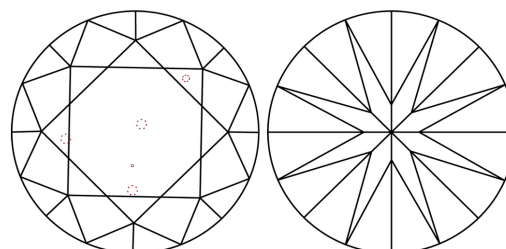

CLARITY CHARACTERISTICS

KEY TO SYMBOLS

Red symbols indicate internal characteristics.
Green symbols indicate external characteristics.

COLOR

D E F G H I J Faint Very Light Light

CLARITY

FL	IF	VS¹⁻²	VS¹⁻²	SI¹⁻²	I¹⁻³
Flawless	Internally Flawless	Very Very Slightly Included	Very Slightly Included	Slightly Included	Included