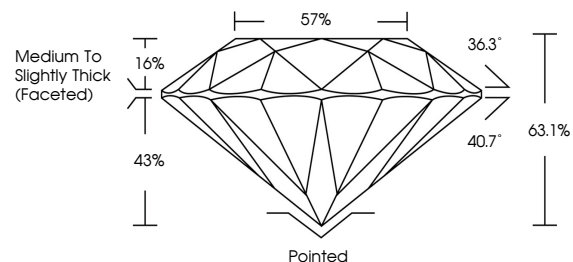

GRADING RESULTS

Carat Weight **1.59 CARAT**
Color Grade **F**
Clarity Grade **VS 2**
Cut Grade **EXCELLENT**

ADDITIONAL GRADING INFORMATION

Polish **EXCELLENT**
Symmetry **EXCELLENT**
Fluorescence **NONE**
Inscription(s) **IGI LG794644776**

Comments: This Laboratory Grown Diamond was created by Chemical Vapor Deposition (CVD) growth process. Type IIa

PROPORTIONS

Sample Image Used

CLARITY CHARACTERISTICS

KEY TO SYMBOLS

Red symbols indicate internal characteristics.
Green symbols indicate external characteristics.