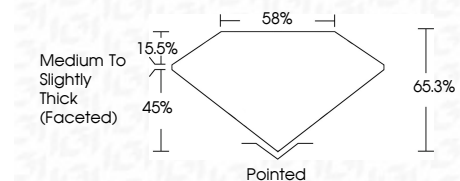

**ELECTRONIC COPY**

LG794695866  
Report verification at igi.org

April 27, 2026  
IGI Report Number **LG794695866**  
Description **LABORATORY GROWN DIAMOND**  
Shape and Cutting Style **PEAR BRILLIANT**  
Measurements **8.62 X 5.73 X 3.74 MM**

**GRADING RESULTS**  
Carat Weight **1.10 CARAT**  
Color Grade **E**  
Clarity Grade **VS 2**

**ADDITIONAL GRADING INFORMATION**  
Polish **EXCELLENT**  
Symmetry **EXCELLENT**  
Fluorescence **NONE**  
Inscription(s) **IGI LG794695866**  
Comments: This Laboratory Grown Diamond was created by Chemical Vapor Deposition (CVD) growth process. Type IIa

April 27, 2026  
IGI Report No. LG794695866  
**PEAR BRILLIANT**  
8.62 X 5.73 X 3.74 MM  
1.10 CARAT  
E  
Color Grade  
VS 2  
Clarity Grade  
65.3%  
45%  
15.5%  
Medium to Slightly Thick (Faceted)  
Pointed  
EXCELLENT  
EXCELLENT  
NONE  
IGI LG794695866  
Inscription(s)  
Comments: This Laboratory Grown Diamond was created by Chemical Vapor Deposition (CVD) growth process. Type IIa

**LABORATORY GROWN DIAMOND REPORT**

April 27, 2026  
IGI Report Number **LG794695866**  
Description **LABORATORY GROWN DIAMOND**  
Shape and Cutting Style **PEAR BRILLIANT**  
Measurements **8.62 X 5.73 X 3.74 MM**