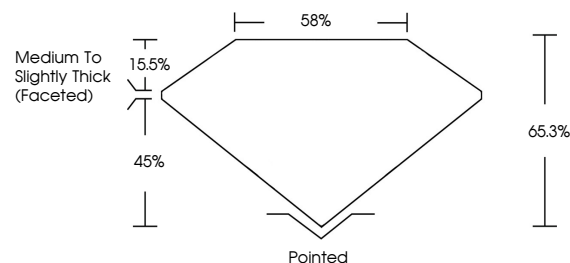

PROPORTIONS