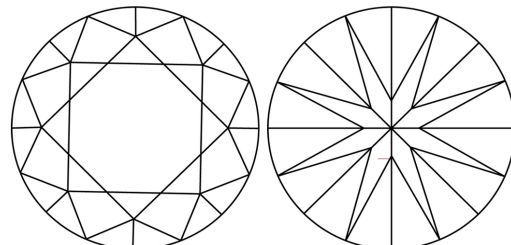

May 8, 2026
IGI Report Number **LG798616848**
Description **LABORATORY GROWN DIAMOND**
Shape and Cutting Style **ROUND BRILLIANT**
Measurements **6.61 - 6.68 X 4.03 MM**

GRADING RESULTS
Carat Weight **1.09 CARAT**
Color Grade **F**
Clarity Grade **VS 1**
Cut Grade **IDEAL**

PROPORTIONS

CLARITY CHARACTERISTICS

KEY TO SYMBOLS
Red symbols indicate internal characteristics.
Green symbols indicate external characteristics.

Sample Image Used

COLOR

D	E	F	G	H	I	J	Faint	Very Light	Light
---	---	---	---	---	---	---	-------	------------	-------