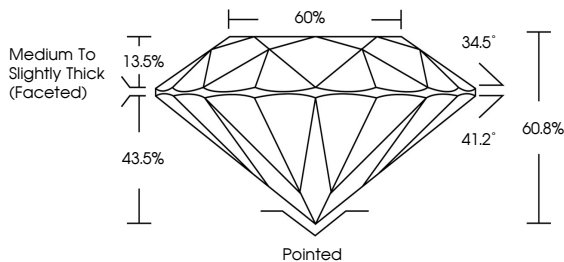

PROPORTIONS