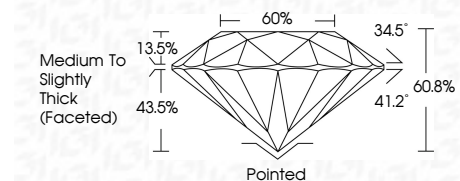

ELECTRONIC COPY

LG798616848
Report verification at igi.org

May 8, 2026
IGI Report Number **LG798616848**
Description **LABORATORY GROWN DIAMOND**
Shape and Cutting Style **ROUND BRILLIANT**
Measurements **6.61 - 6.68 X 4.03 MM**

GRADING RESULTS
Carat Weight **1.09 CARAT**
Color Grade **F**
Clarity Grade **VS 1**
Cut Grade **IDEAL**

ADDITIONAL GRADING INFORMATION
Polish **EXCELLENT**
Symmetry **EXCELLENT**
Fluorescence **NONE**
Inscription(s) **(IGI) LG798616848**
Comments: This Laboratory Grown Diamond was created by Chemical Vapor Deposition (CVD) growth process. Type IIa

May 8, 2026
IGI Report No LG798616848
ROUND BRILLIANT
6.61 - 6.68 X 4.03 MM
1.09 CARAT
Color Grade **F**
Clarity Grade **VS 1**
Depth **IDEAL**
Table **60.5%**
Girdle **Medium To Slightly Thick (Faceted)**
Culet **Pointed**
Polish **EXCELLENT**
Symmetry **EXCELLENT**
Fluorescence **NONE**
Inscription(s) **(IGI) LG798616848**
Comments: This Laboratory Grown Diamond was created by Chemical Vapor Deposition (CVD) growth process. Type IIa

May 8, 2026
IGI Report Number **LG798616848**
Description **LABORATORY GROWN DIAMOND**
Shape and Cutting Style **ROUND BRILLIANT**
Measurements **6.61 - 6.68 X 4.03 MM**

GRADING RESULTS
Carat Weight **1.09 CARAT**
Color Grade **F**
Clarity Grade **VS 1**
Cut Grade **IDEAL**