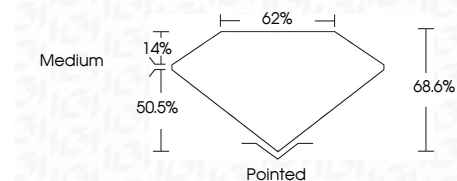

ELECTRONIC COPY

LG798621111
Report verification at igi.org

May 8, 2026

IGI Report Number **LG798621111**

Description **LABORATORY GROWN DIAMOND**

Shape and Cutting Style **CUT CORNERED
RECTANGULAR MODIFIED
BRILLIANT**

Measurements **7.18 X 4.93 X 3.38 MM**

GRADING RESULTS

Carat Weight **1.05 CARAT**

Color Grade **F**

Clarity Grade **VVS 2**

ADDITIONAL GRADING INFORMATION

Polish **EXCELLENT**

Symmetry **EXCELLENT**

Fluorescence **NONE**

Inscription(s) **IGI LG798621111**

Comments: This Laboratory Grown Diamond was created by Chemical Vapor Deposition (CVD) growth process. Type IIa

May 8, 2026
IGI Report No LG798621111
CUT CORNERED RECT. MODIFIED BRILLIANT
7.18 X 4.93 X 3.38 MM
Carat Weight **1.05 CARAT**
Color Grade **F**
Clarity Grade **VVS 2**
Depth **68.6%**
Table **50.5%**
Girdle **Medium**
Culet **Pointed**
Polish **EXCELLENT**
Symmetry **EXCELLENT**
Fluorescence **NONE**
Inscription(s) **IGI LG798621111**

Shape and Cutting Style **CUT CORNERED RECTANGULAR
MODIFIED BRILLIANT**

Measurements **7.18 X 4.93 X 3.38 MM**

GRADING RESULTS

Carat Weight **1.05 CARAT**

Color Grade **F**

Clarity Grade **VVS 2**

ADDITIONAL GRADING INFORMATION