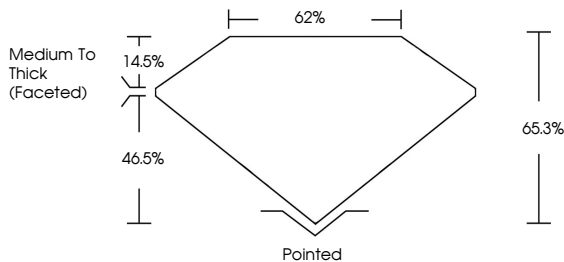

PROPORTIONS