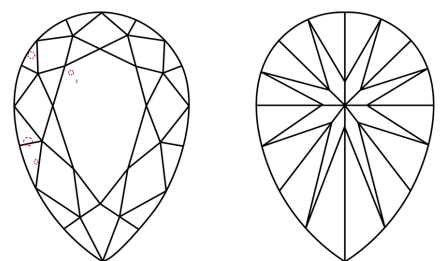

**ELECTRONIC COPY**

LG798622267  
Report verification at igi.org

May 11, 2026  
IGI Report Number **LG798622267**  
Description **LABORATORY GROWN DIAMOND**  
Shape and Cutting Style **PEAR BRILLIANT**  
Measurements **9.83 X 6.23 X 4.07 MM**

May 11, 2026  
IGI Report No LG798622267  
**PEAR BRILLIANT**  
9.83 X 6.23 X 4.07 MM  
1.51 CARAT  
Color Grade **F**  
Clarity Grade **VS 1**  
Depth **65.3%**  
Table **62%**  
Girdle **Medium To Thick (Faceted)**  
Culet **Pointed**  
Polish **EXCELLENT**  
Symmetry **EXCELLENT**  
Fluorescence **NONE**  
Inscription(s) **(IGI) LG798622267**

Comments: This Laboratory Grown Diamond was created by Chemical Vapor Deposition (CVD) growth process. Type IIa

Sample Image Used

**PROPORTIONS**

**CLARITY CHARACTERISTICS**

**KEY TO SYMBOLS**  
Red symbols indicate internal characteristics.  
Green symbols indicate external characteristics.