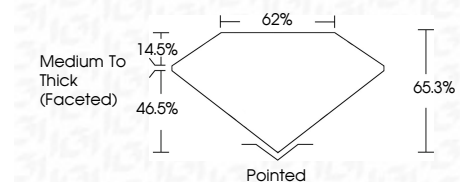

**ELECTRONIC COPY**

LG798622267  
Report verification at igi.org

May 11, 2026  
IGI Report Number **LG798622267**  
Description **LABORATORY GROWN DIAMOND**  
Shape and Cutting Style **PEAR BRILLIANT**  
Measurements **9.83 X 6.23 X 4.07 MM**

**GRADING RESULTS**  
Carat Weight **1.51 CARAT**  
Color Grade **F**  
Clarity Grade **VS 1**

**ADDITIONAL GRADING INFORMATION**  
Polish **EXCELLENT**  
Symmetry **EXCELLENT**  
Fluorescence **NONE**  
Inscription(s) **(IGI) LG798622267**  
Comments: This Laboratory Grown Diamond was created by Chemical Vapor Deposition (CVD) growth process. Type IIa

May 11, 2026  
IGI Report No LG798622267  
**PEAR BRILLIANT**  
9.83 X 6.23 X 4.07 MM  
1.51 CARAT  
Color Grade **F**  
Clarity Grade **VS 1**  
Depth **65.3%**  
Table **62%**  
Girdle **Medium To Thick (Faceted)**  
Culet **Pointed**  
Polish **EXCELLENT**  
Symmetry **EXCELLENT**  
Fluorescence **NONE**  
Inscription(s) **(IGI) LG798622267**